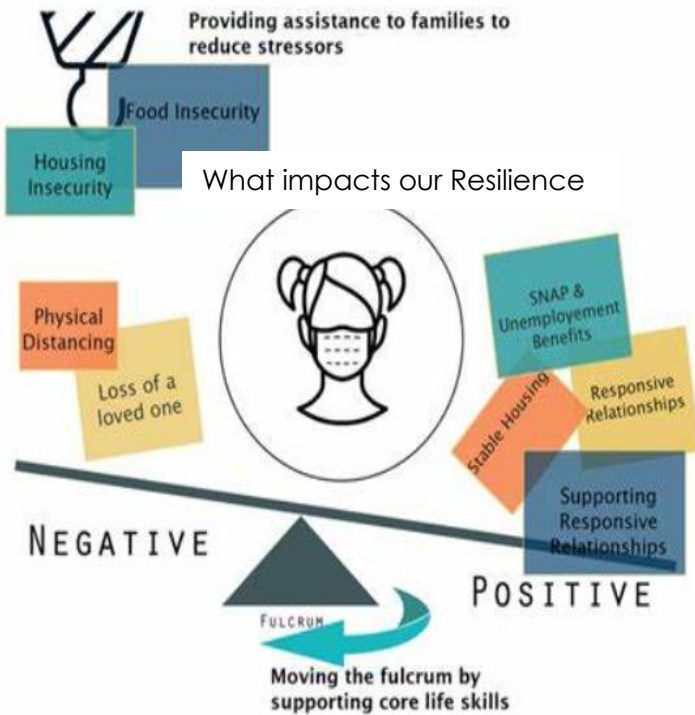

Parental Resilience

Life is full of curve balls that create stress in our lives. How we respond to stress plays a big part in determining outcomes for ourselves, as well as for our children. If we are able to be flexible and find our inner-strength during stressful times, we are more likely to bounce back from the stressful situations we encounter. This also models positive ways to manage stress for our children, which will impact how they respond to stressful situations. We are building resilience when we are able to manage our stressors effectively. We are in turn helping our children to build theirs. Check out this YouTube video for more insight: <https://youtu.be/H7dVvuYKWsl>

Baby & Me Group

Join us for our Baby & Me group the 1st & 3rd Wednesday of the month at 10 (next meeting is on Mar. 3rd). This group is meant to bring parents together to share their experiences with their infant, to learn from one another, and develop new friendships. This group is meant for parents with infants under 12 months old. Check out our Facebook page for more information, @PCLeelanau.